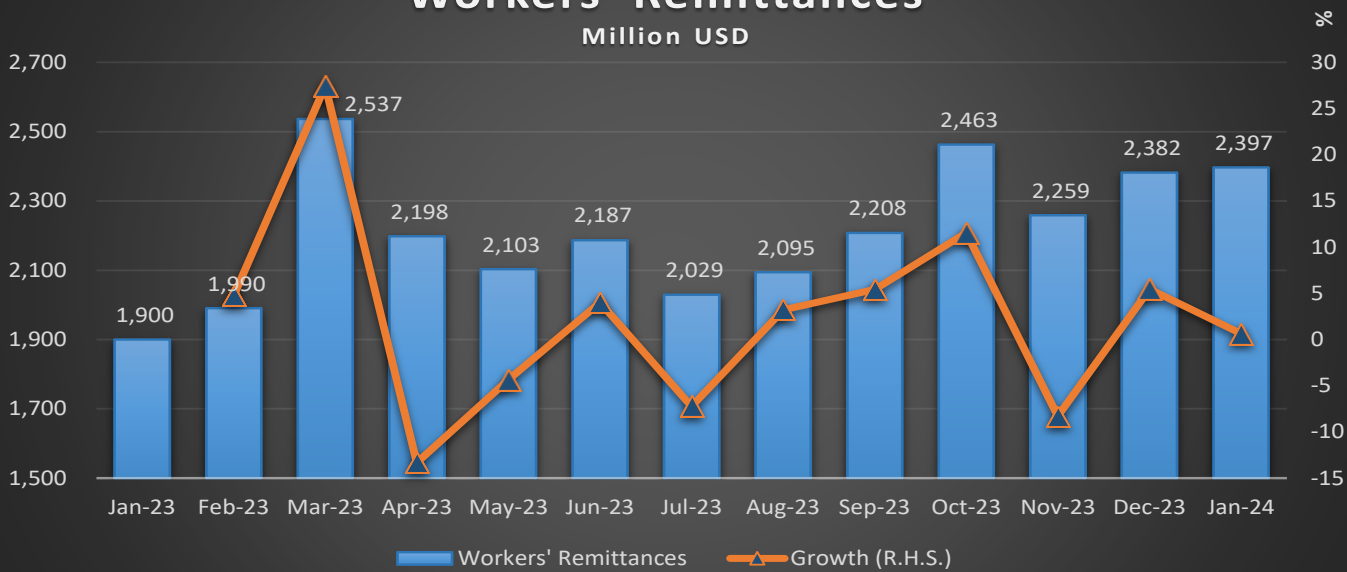

Monthly

Statistical Bulletin

February 2024

Workers' Remittances Million USD

STATE BANK OF PAKISTAN
DATA SERVICES AND INNOVATIONS DEPARTMENT